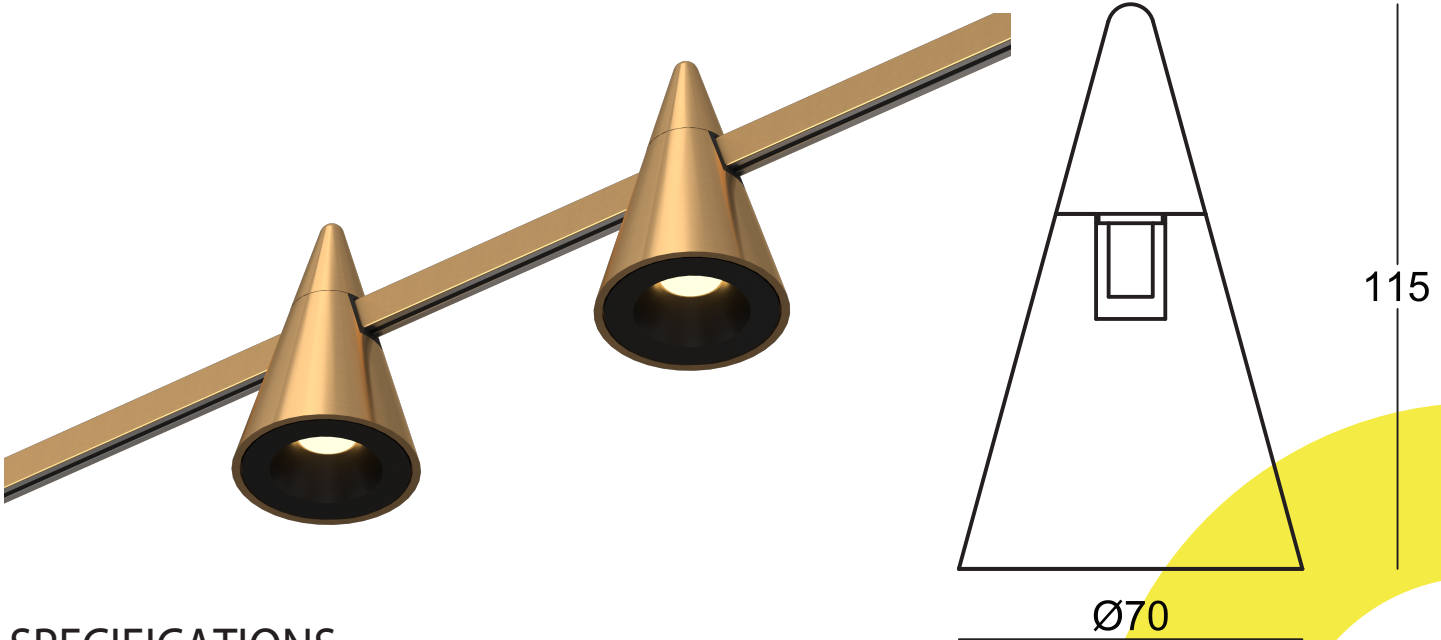

# PEARL MAGNETIC TRACK LIGHT PL-M39

**KEYLIGHT**

SPAIN

PRODUCTOS DE ILUMINACION

## SPECIFICATIONS

Product Code	PL-M39
Color Temperature	3000/4000k
Power	5W
Input Voltage	24V
Finishing Color	Sandy Black / Glossy Gold
Beam Angle	60°
Installation	Magnetic Track Mounted
CRI	90
Product Size	D70mm * H115mm
Certification	CE/CCC
IP Ration	IP20
Warranty	3 years